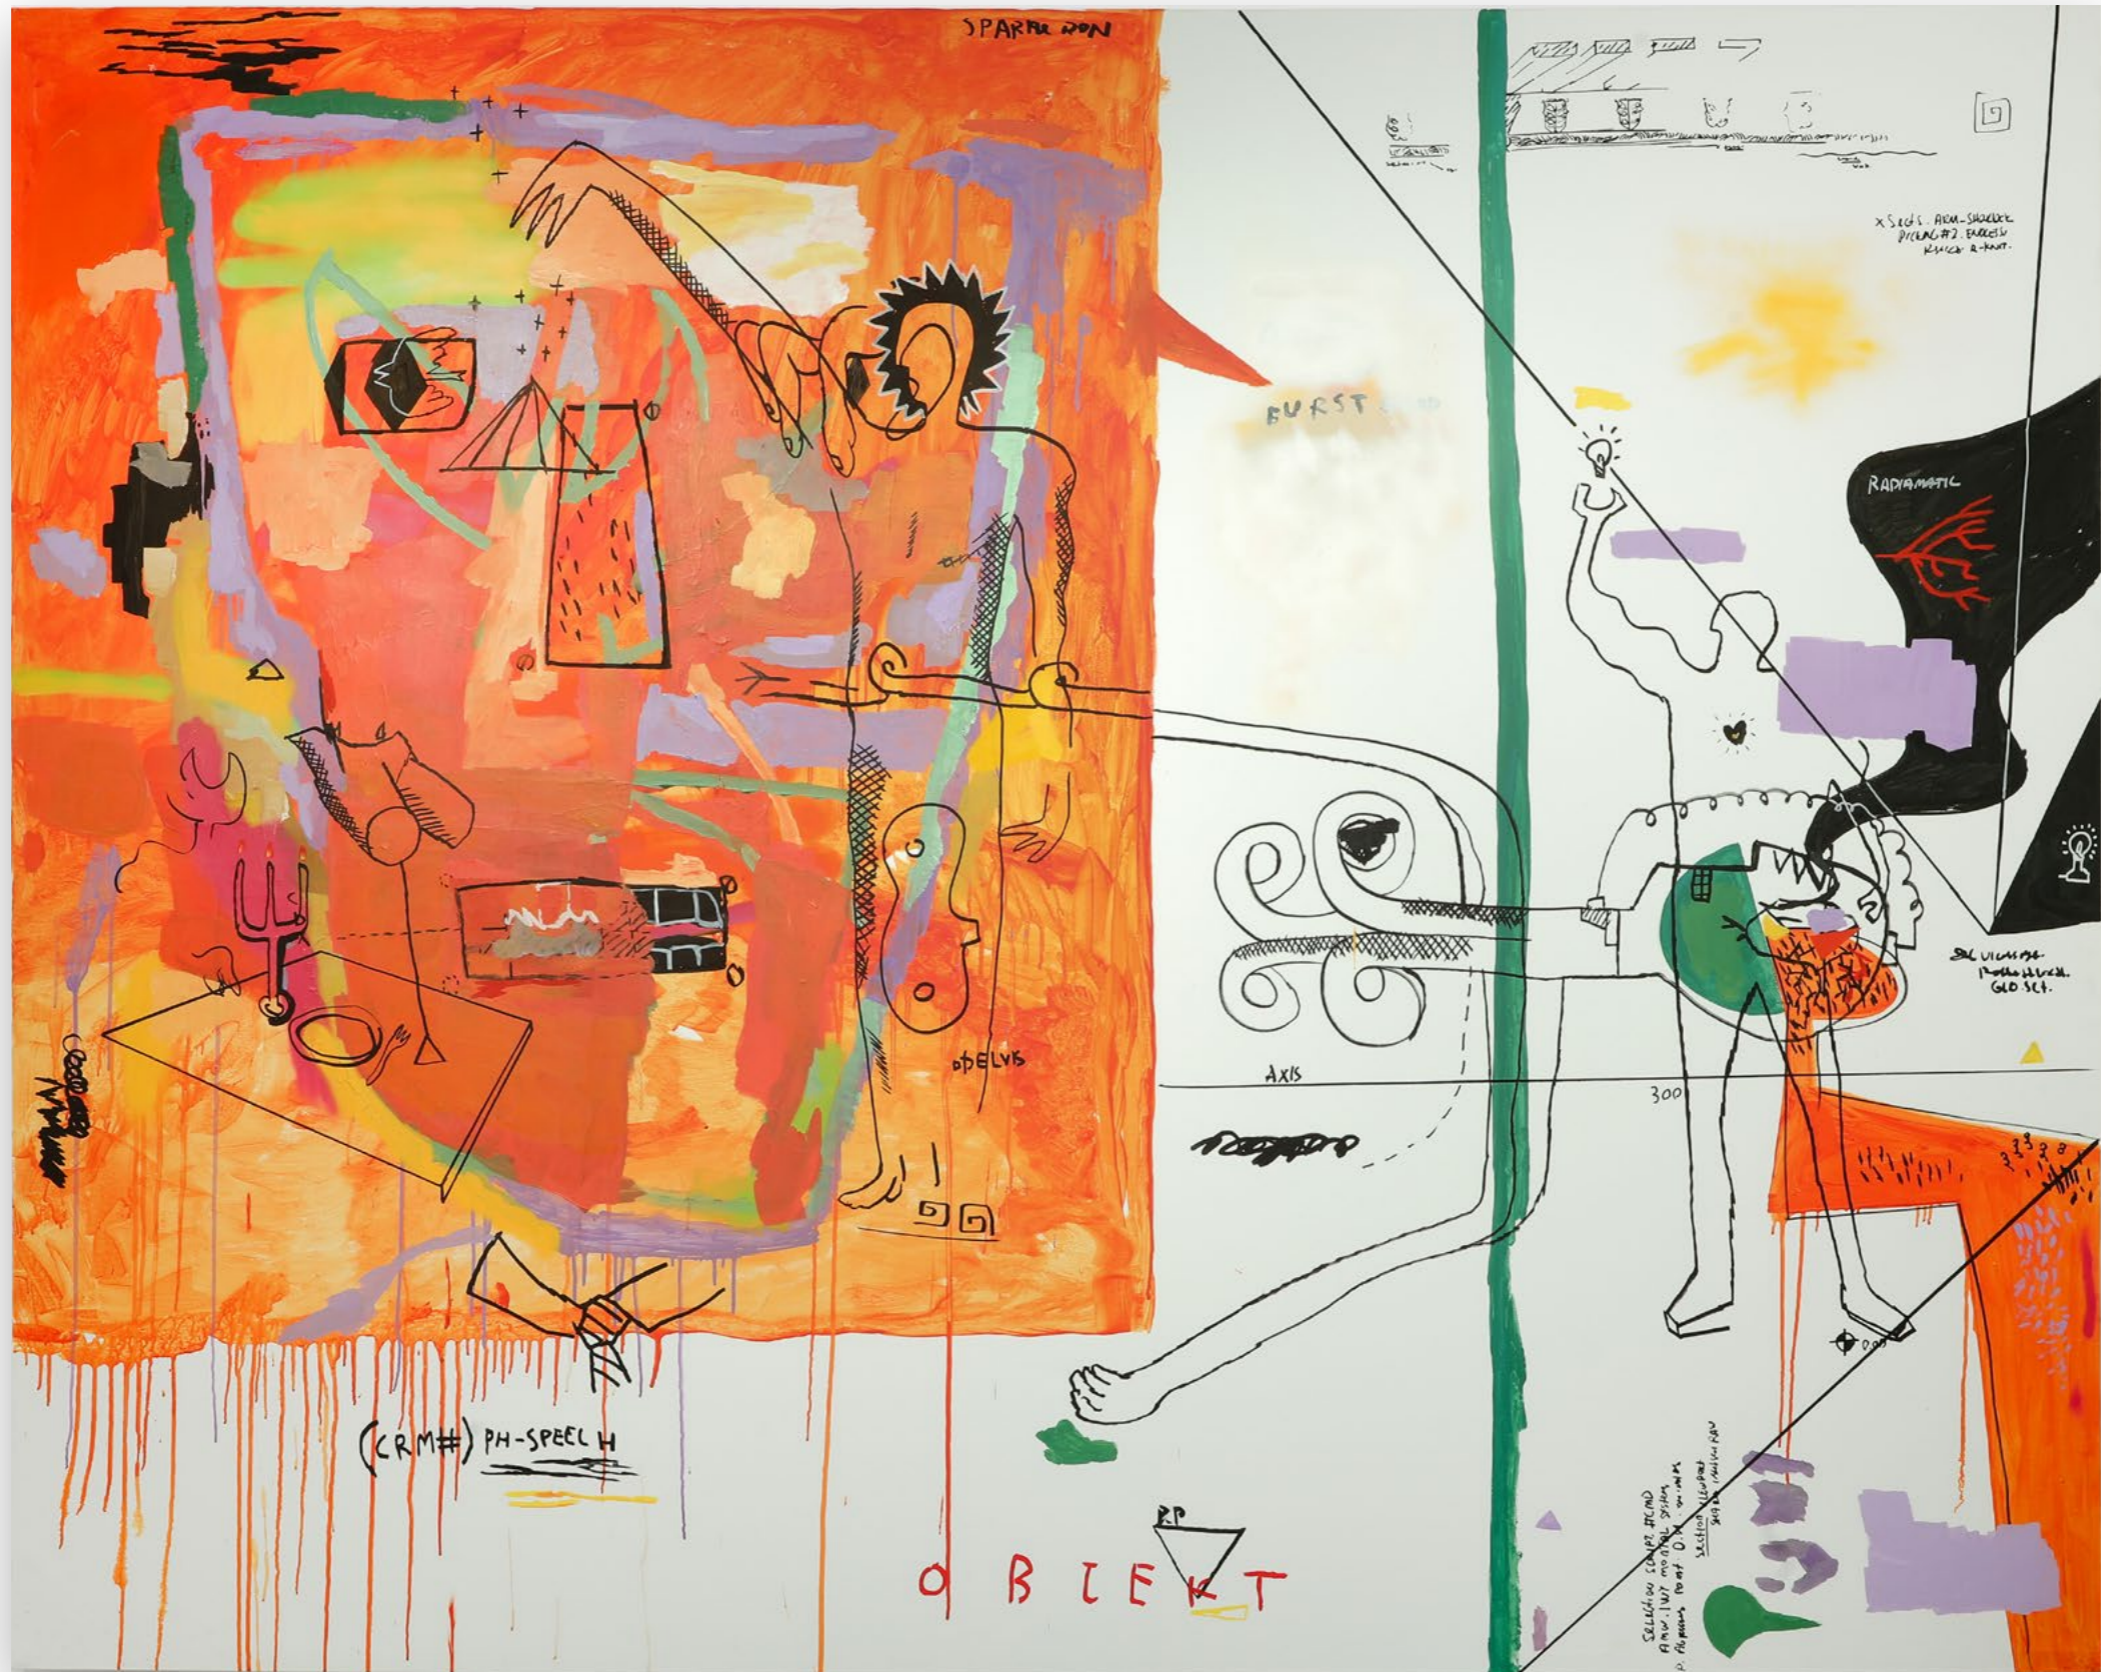

Eser Gündüz's totemic paintings combine powerful gestural brushstrokes and bold color fields with fine details that evoke instruction manuals and scientific diagrams.

The artist aims to represent imaginative utopias in his skillfully structured multimedia paintings. Gündüz's rigorous discipline and expressive style have earned him exhibitions in Milan and Istanbul, and he enjoys a thriving market for editioned and unique works on Etsy.

**SOFT MACHINE**  
Mixed Media on Canvas  
250 x 200 cm

**F-ONTAIN**  
Mixed Media on Canvas  
160 x 140 cm

MA VOITURE JOUET

Mixed Media on Canvas  
120 x 170 cm

IBM  
Mixed Media on Canvas  
200 x 250 cm